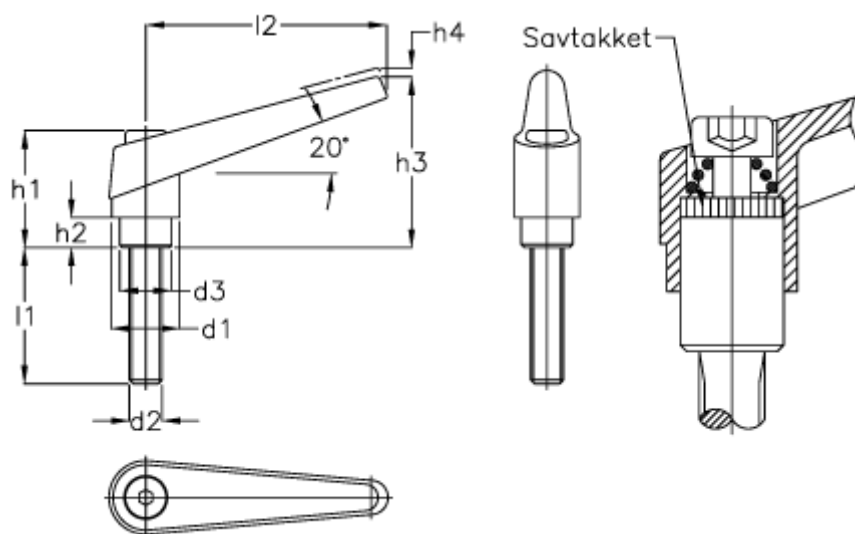

Article number: 20434785

Description: E+G Adjustable hand lever
GN101-14-M6x16- SW, matt black

Measures

d1 = 14

l2 = 45

d2 = M6

d3 = 10.0

h1 = 25.0

h2 = 4.5

h3 = 35

h4 = 3.5

l1 = 16